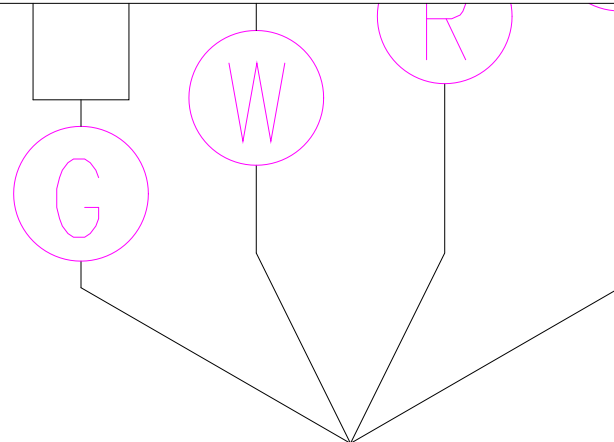

LEGEND	
	- 1/4" QUICK CONNECT
	- 1/4" PIGGYBACK
	- FORK CONNECTOR
	- RING CONNECTOR
	- SOCKET CONNECTOR
	- PIN CONNECTOR

**MAIN INPUT SERVICE
SEE MANUAL**

HYDRO-QUIP
CORONA, CA (909) 273-7575

Manufacture Notes:

Dwg. No.
G822A0-KLPQY-J

Drawn
MBS
Date
05.14.10
Diagram No.
5162

Wire Color Code	
B - Black	G - Green
Br - Brown	Bl - Blue
R - Red	V - Violet
O - Orange	W - White
Y - Yellow	Gr - Gray

5

K

PUMP 2 RECEP.

BROWN

PUMP 1 RECEP.

RED

Manufacture Notes: