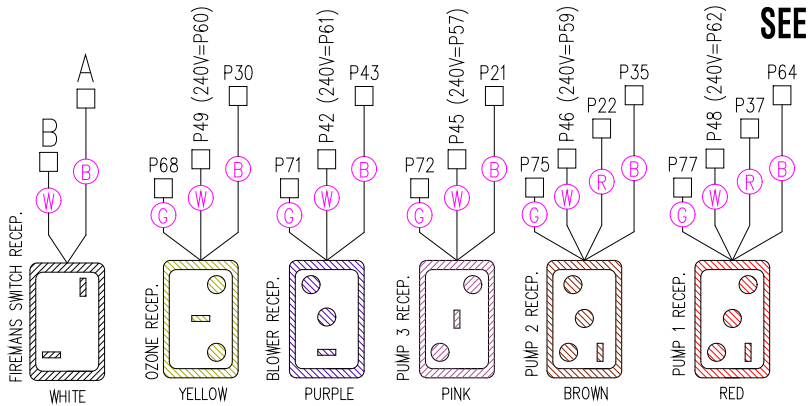

LEGEND	
	- 1/4" QUICK CONNECT
	- 1/4" PIGGYBACK
	- FORK CONNECTOR
	- RING CONNECTOR
	- SOCKET CONNECTOR
	- PIN CONNECTOR

**MAIN INPUT SERVICE
SEE MANUAL**

HYDRO-QUIP
CORONA, CA (909) 273-7575

Manufacture Notes:

Dwg. No.
G822A0-KLPQY-J

Drawn
MBS
Date
05.14.10
Diagram No.
5162

Wire Color Code	
B - Black	G - Green
Br - Brown	Bl - Blue
R - Red	V - Violet
O - Orange	W - White
Y - Yellow	Gr - Gray

5

K

PUMP 2 RECEP.

BROWN

PUMP 1 RECEP.

RED

Manufacture Notes: