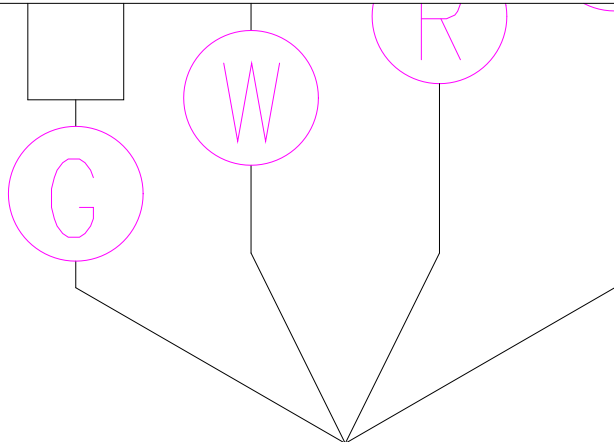

LEGEND	
	- 1/4" QUICK CONNECT
	- 1/4" PIGGYBACK
	- FORK CONNECTOR
	- RING CONNECTOR
	- SOCKET CONNECTOR
	- PIN CONNECTOR

**MAIN INPUT SERVICE
SEE MANUAL**

HYDRO-QUIP
CORONA, CA (909) 273-7575

Manufacture Notes:

Dwg. No.
G822A0-KLPQY-J

Drawn
MBS
Date
05.14.10
Diagram No.
5162

Wire Color Code	
B - Black	G - Green
Br - Brown	Bl - Blue
R - Red	V - Violet
O - Orange	W - White
Y - Yellow	Gr - Gray

5

K

PUMP 2 RECEP.

BROWN

PUMP 1 RECEP.

RED

Manufacture Notes: