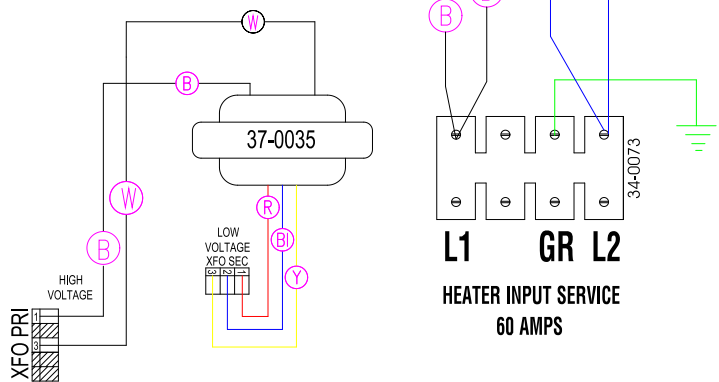

LEGEND	
	- 1/4" QUICK CONNECT
	- 1/4" PIGGYBACK
	- FORK CONNECTOR
	- RING CONNECTOR
	- SOCKET CONNECTOR
	- PIN CONNECTOR

**MAIN INPUT SERVICE
SEE MANUAL**

HYDRO-QUIP
CORONA, CA (909) 273-7575

Manufacture Notes:

Dwg. No.
G822A0-KLPQY-J

Drawn
MBS
Date
05.14.10
Diagram No.
5162

Wire Color Code	
B - Black	G - Green
Br - Brown	Bl - Blue
R - Red	V - Violet
O - Orange	W - White
Y - Yellow	Gr - Gray

5

K

PUMP 2 RECEP.

BROWN

PUMP 1 RECEP.

RED

Manufacture Notes: