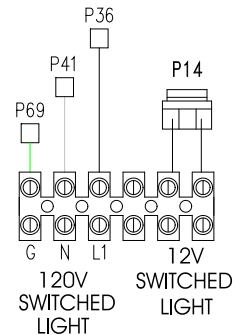

LEGEND	
	- 1/4" QUICK CONNECT
	- 1/4" PIGGYBACK
	- FORK CONNECTOR
	- RING CONNECTOR
	- SOCKET CONNECTOR
	- PIN CONNECTOR

**MAIN INPUT SERVICE
SEE MANUAL**

HYDRO-QUIP
CORONA, CA (909) 273-7575

Manufacture Notes:

Dwg. No.
G822A0-KLPQY-J

Drawn
MBS
Date
05.14.10
Diagram No.
5162

Wire Color Code	
B - Black	G - Green
Br - Brown	Bl - Blue
R - Red	V - Violet
O - Orange	W - White
Y - Yellow	Gr - Gray

5

K

PUMP 2 RECEP.

BROWN