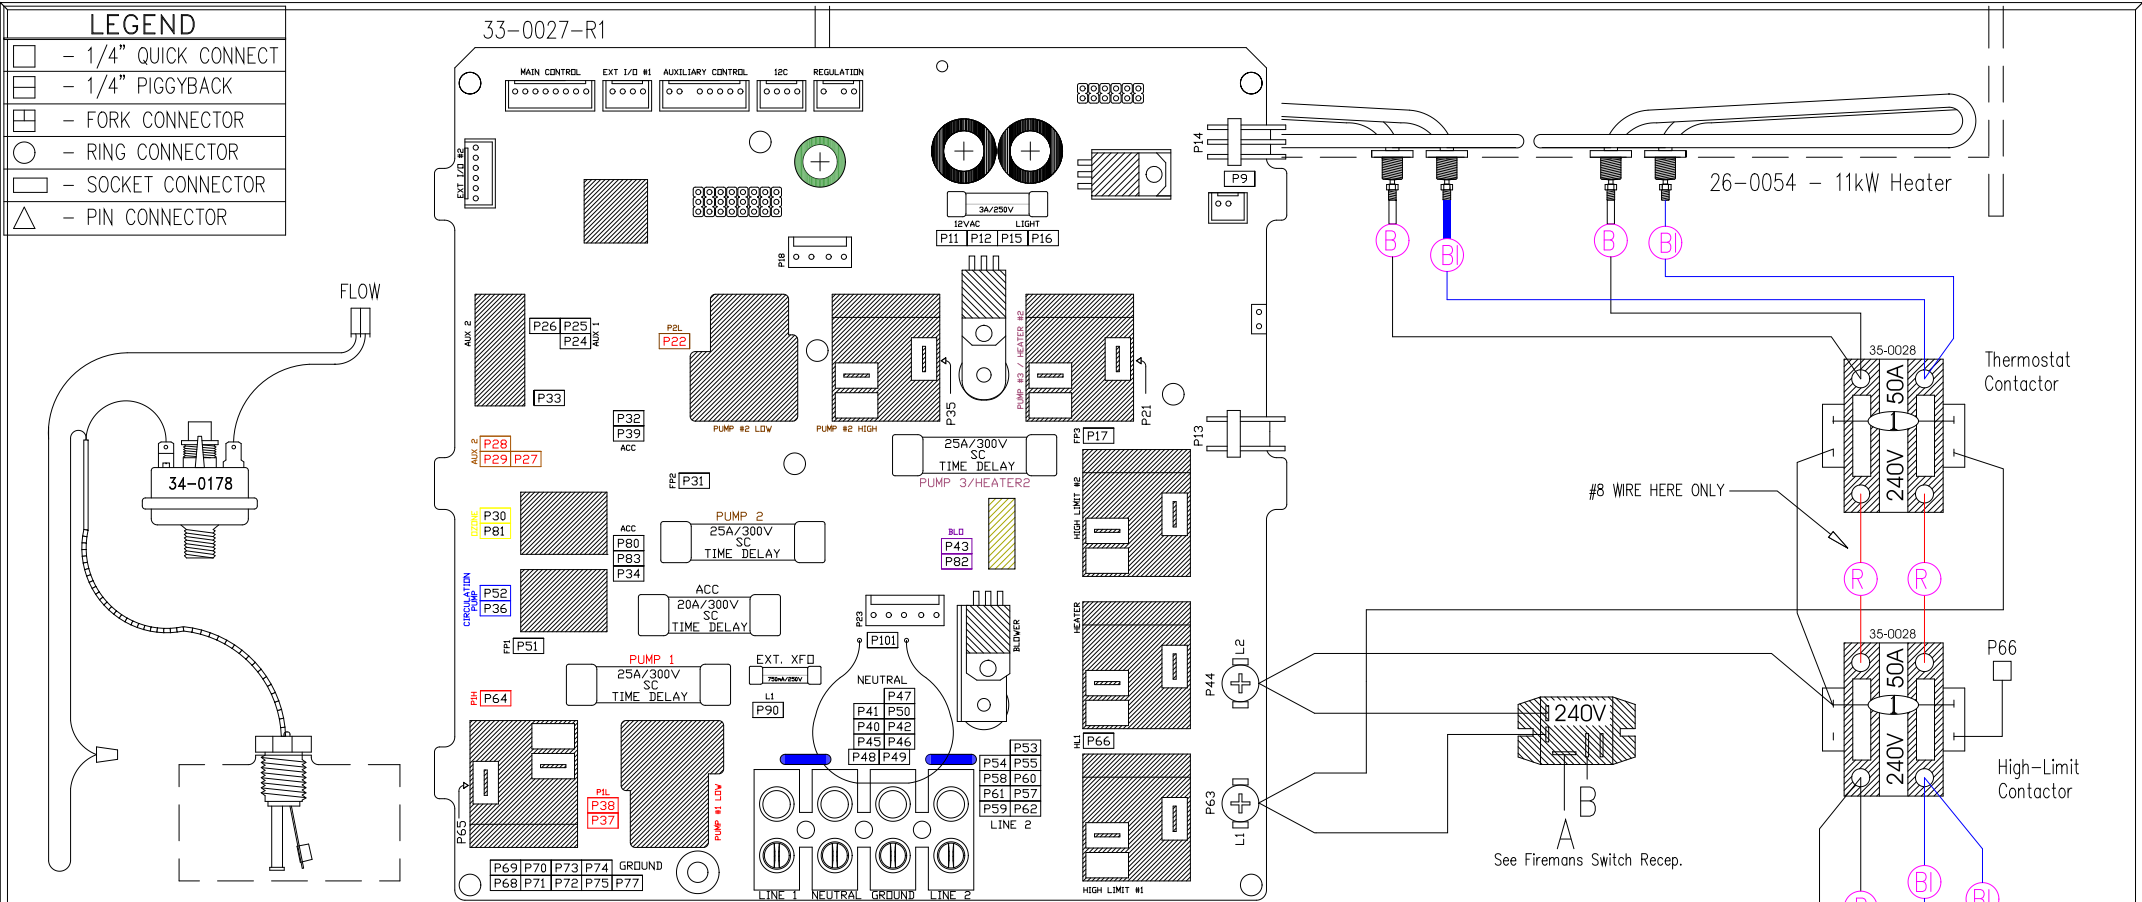

LEGEND	
	- 1/4" QUICK CONNECT
	- 1/4" PIGGYBACK
	- FORK CONNECTOR
	- RING CONNECTOR
	- SOCKET CONNECTOR
	- PIN CONNECTOR

**MAIN INPUT SERVICE
SEE MANUAL**

HYDRO-QUIP
CORONA, CA (909) 273-7575

Manufacture Notes:

Dwg. No.
G822A0-KLPQY-J

Drawn
MBS
Date
05.14.10
Diagram No.
5162

Wire Color Code	
B - Black	G - Green
Br - Brown	Bl - Blue
R - Red	V - Violet
O - Orange	W - White
Y - Yellow	Gr - Gray

5

K

PUMP 2 RECEP.

BROWN

PUMP 1 RECEP.

RED

Manufacture Notes: